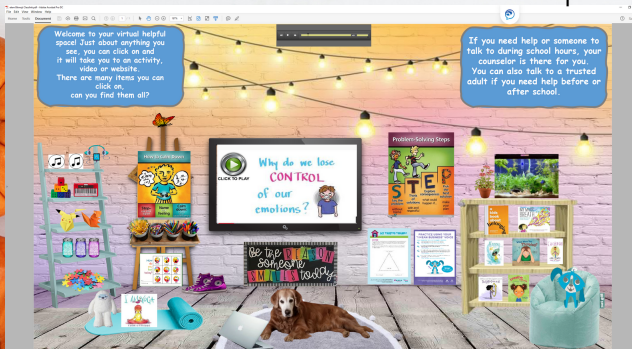

OCTOBER 2020

KEEPING CONNECTED

Incorporating SEL into everyday life

SEL Videos

NEW STUDENT APP IN CLASSLINK

A Helpful Space Elem

Have your child(ren) check out a new app that gives them resources on calming strategies, laugh, play and help if needed.

A Helpful Space Secondary

CHECK OUT THESE SEL APPS FOR THE WHOLE FAMILY!

“

"TOO OFTEN WE UNDERESTIMATE THE POWER OF A TOUCH, A SMILE, A KIND WORD, A LISTENING EAR, AN HONEST COMPLIMENT, OR THE SMALLEST ACT OF CARING, ALL OF WHICH HAVE THE POTENTIAL TO TURN A LIFE AROUND."